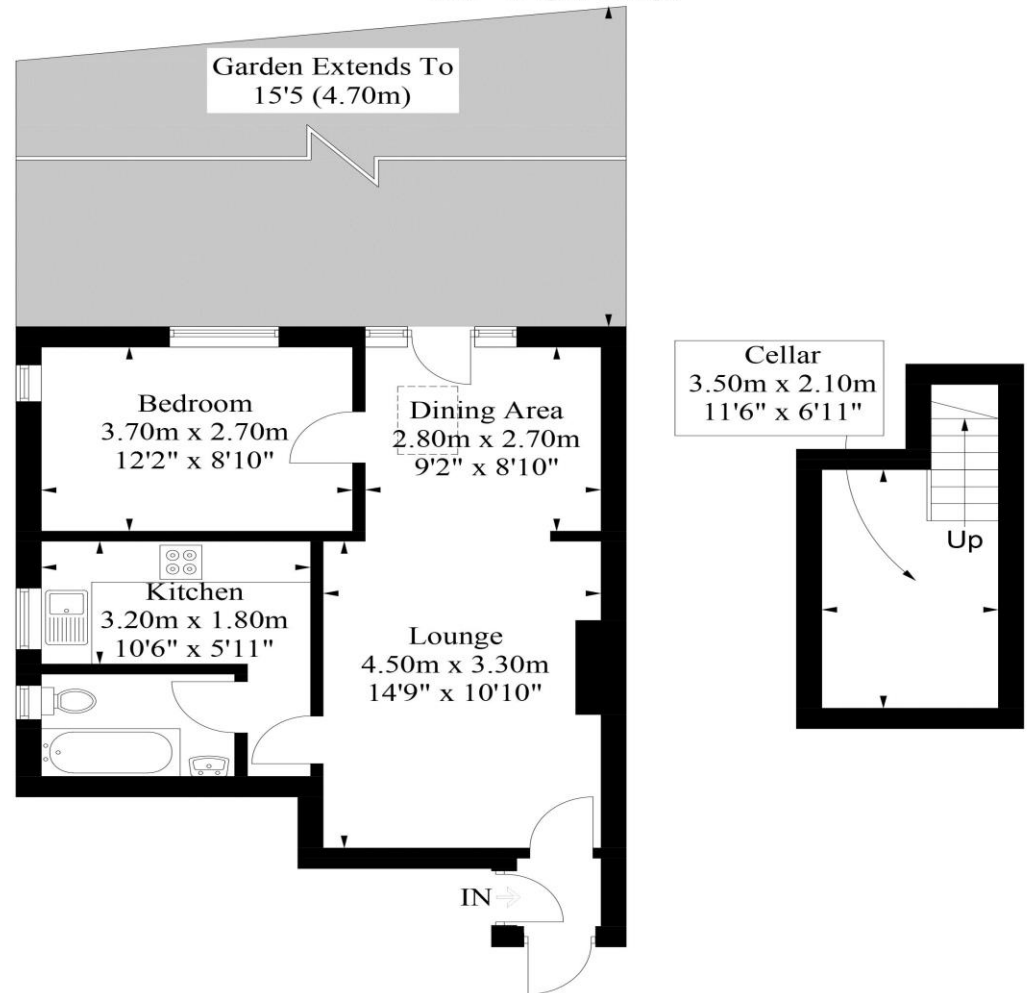

FOLKLANDS

FOLKLANDS
FOR SALE
0207 9690 1010
folklands.com

ELGIN ROAD, WALLINGTON
GUIDE PRICE £247,500

Elgin Road, Wallington

Approximate Gross Internal Area = 46.7 sq m / 503 sq ft
 Cellar = 8.3 sq m / 89 sq ft
 Total = 55 sq m / 592 sq ft

- ❖ EPC EER C
- ❖ LONG LEASE
- ❖ 0.1 MILES FROM WALLINGTON TRAIN STATION
- ❖ PRIVATE REAR GARDEN
- ❖ GROUND FLOOR CONVERSION FLAT
- ❖ EXTENDED LIVING SPACE
- ❖ BASEMENT STORAGE ROOM
- ❖ STYLISH NEW BATHROOM SUITE
- ❖ MODERN FITTED KITCHEN
- ❖ IDEAL FIRST TIME BUY OR INVESTMENT PROPERTY

The accommodation comprises one double bedroom, large living room with both a lounge and dining area, a newly fitted three piece bathroom suite, a stylish fitted kitchen and a private South facing rear garden.