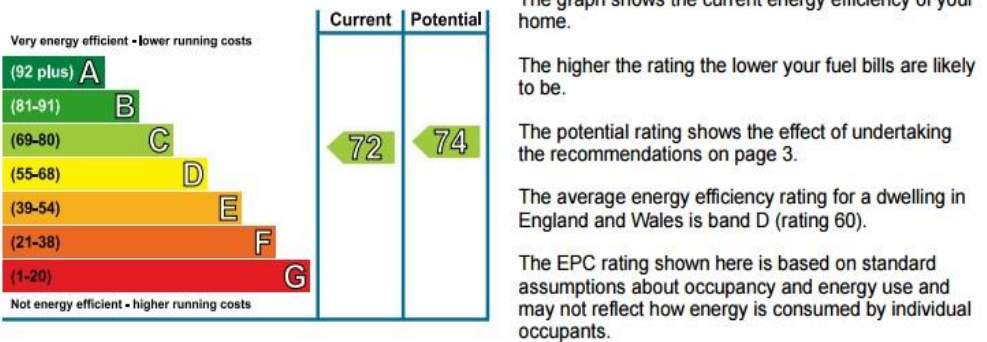

Energy Efficiency Rating

Top actions you can take to save money and make your home more efficient

Recommended measures	Indicative cost	Typical savings over 3 years	Available with Green Deal
1 Floor insulation (solid floor)	£4,000 - £6,000	£ 60	✓
2 Low energy lighting for all fixed outlets	£15	£ 39